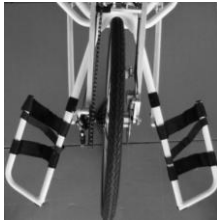

Leg rest separated

910010008
Adaptation on the fork
for short legs
Only possible up to body size 165 cm!

Leg rest wrapping

910010009
Adaptation on the fork

Leg rest adapted to the chassis

910010010 € 400.40
Legs not influenced by steering movement.
Increases the vehicle width!
Not in combination with the leg shield.