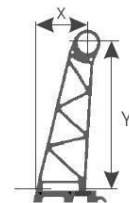

Length 116 cm € 161.20
Seat width approx. 43 cm
9100100000-003

Heavy Duty version € 355.50
up to 120 kg body weight
9100800013

Dimensions

Pedal bearing shaft

Grip width 40 cm
9100500100-040

Grip width 45 cm
9100500100-045

Grip width 50 cm
9100500100-050

Fixed bottom bracket support

XS (X/Y 113/130)
9100501100-004

S (X/Y 67/153)
9100501100-003

M (X/Y 90/250)
9100501100-001

Adjustable bottom bracket support

9100500001 € 182.90

Adjustable angle via clamped hinge on the fork bridge and in their length.

For the pre-setting, please specify the bottom bracket support size that comes as close to your desired position.

Size: _____

If no details are provided, the adjustable bottom bracket support shall be supplied in S.