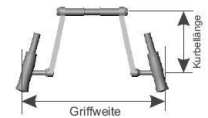

Length 116 cm € 161.20
Seat width approx. 43 cm
9100100000-003

Heavy Duty version € 355.50
up to 120 kg body weight
9100800013

Dimensions

Pedal bearing shaft

Grip width 40 cm
9100500100-040

Grip width 45 cm
9100500100-045

Grip width 50 cm
9100500100-050

Fixed bottom bracket support

XS (X/Y 113/130)
9100501100-004

S (X/Y 67/153)
9100501100-003

M (X/Y 90/250)
9100501100-001

Adjustable bottom bracket support

9100500001 € 182.90