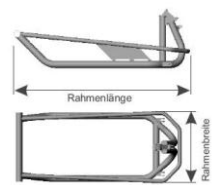

9100300100 € 183.90

Shimano V-brake rim brake omitted

Only in combination with the powerful HD brake system "Magura"!

Chassis

Chassis geometry

Length 104 cm
Seat width approx. 39 cm
9100100000-001

Length 116 cm
Seat width approx. 39 cm
9100100000-002

Length 116 cm € 161.20
Seat width approx. 43 cm
9100100000-003

Heavy Duty version € 355.50
up to 120 kg body weight
9100800013

Dimensions

Pedal bearing shaft

Grip width 40 cm
9100500100-040

Grip width 45 cm
9100500100-045

Grip width 50 cm
9100500100-050

Fixed bottom bracket support

XS (X/Y 113/130)
9100501100-004

S (X/Y 67/153)
9100501100-003

M (X/Y 90/250)
9100501100-001

Adjustable bottom bracket support

9100500001 € 182.90