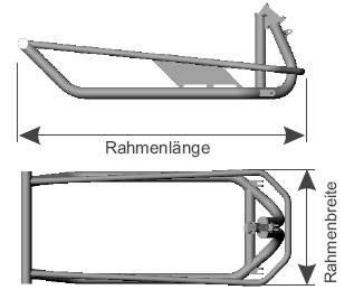

Back equipment

Backrest with filling plate and back cushion

☒ A9100800002
Cover: Black, breathable, open surface

Body contour backrest upholstery

☐ A9100800010 € 85.10
with back cushion 3 cm
Cover: Black, breathable, open surface

Chassis

Chassis geometry

☒ Length 116 cm
Seat width approx.
39 cm
A9100100000-002

☐ Length 116 cm
Seat width approx.
43 cm
A9100100000-003 € 194.70

☐ Heavy Duty version
up to 120 kg body
weight
A9100800013 € 405.10
Recommended for off-road
use