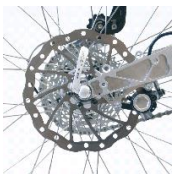

Double disc brake system "Magura" brake disc Ø 203 mm

☐ A9100300100   € 222.10

V-brake rim brake omitted
Only in combination with powerful brake system.
Recommended from a body weight of 100 kg

Mechanical backpedal disk brake with crank release function

☐ A9110300004   € 702.80

Compatible with dérailleur and free-running shifting hub.
In combination with:
- pedal bearing shaft grip widths 45 to 55 cm
- pedal crank crank lengths 155 or 175 mm up to 120 kg body weight
Not in combination with Mountaindrive 2,5:1 gear reduction for hills!

Dimensions

Crank type and grip width

Standard crank

- ☐ Grip width 40 cm
  A9110500100-040
- ☐ Grip width 45 cm
  A9110500100-045
- ☐ Grip width 50 cm
  A9110500100-050

Tetra pedal crank (flared)

With flared crank arms for max. space for upper body

- ☐ Grip width 48 cm (176 mm)
  A9110500100-048
- ☐ Grip width 53 cm (226 mm)
  A9110500100-053
- ☐ Grip width 58 cm (276 mm)
  A9110500100-058