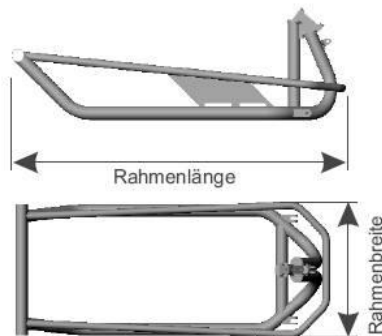

Back equipment

Backrest with filling plate and back cushion

☐ A9100800002
Cover: Black, breathable, open surface

Body contour backrest upholstery

☐ A9100800010 € 85.10
with back cushion 3 cm
Cover: Black, breathable, open surface

Chassis

Chassis geometry

☐ Length 116 cm
Seat width approx.
39 cm
A9100100000-005

☐ Length 116 cm
Seat width approx.
43 cm
A9100100000-006 € 194.70

☐ Heavy Duty version
up to 120 kg body
weight
A9100800013 € 405.10
Recommended for off-road
use