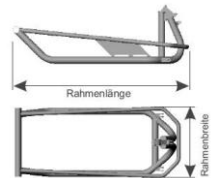

Gear accessories for chain shift

Competition gear ratio

- 9115200010 **€ 193.90**

Sprocket 52/42/30
- 5-arm chain wheel holder
- chain wheels Shimano Ultegra
incl. custom aluminium chain guard

Chassis

Chassis geometry individual

- Dimensional
sketch, see
appendix

Dimensions

Pedal bearing shaft

- Grip width 40 cm
9115500100-040
- Grip width 45 cm
9115500100-045
- Grip width 50 cm
9115500100-050

Adjustable bottom bracket support

911550001

The angle and length can be adjusted via the clamped rotary point on the fork bridge.

For the pre-setting, please specify the bottom bracket support size that comes as close to your desired position.

Size: _____