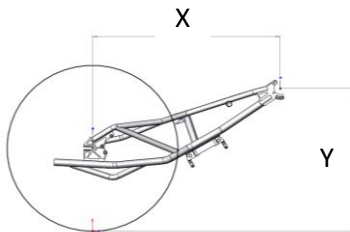

- Dimensional
sketch, see
appendix

Dimensions

Pedal bearing shaft

- Grip width 40 cm
9115500100-040
- Grip width 45 cm
9115500100-045
- Grip width 50 cm
9115500100-050

Adjustable bottom bracket support

911550001

The angle and length can be adjusted via the clamped rotary point on the fork bridge.

For the pre-setting, please specify the bottom bracket support size that comes as close to your desired position.

Size: _____

If no details are provided, the adjustable bottom bracket support shall be supplied in S

Pedal crank

Length 175 mm
9115600100-175

Length 195 mm
9115600100-195

Drive unit permanently welded

Dimension: X=_____/Y=_____