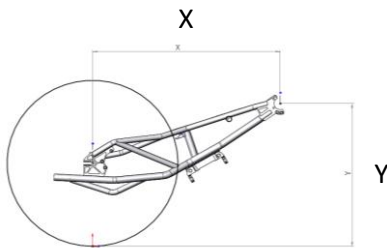

- 9115810001
Seat width 38 cm length
122 cm
- 9115810002
Seat width 42 cm length
122 cm

Dimensions

Pedal bearing shaft

- Grip width 40 cm
9115500100-040
- Grip width 45 cm
9115500100-045
- Grip width 50 cm
9115500100-050

Adjustable bottom bracket support

911550001

Adjustable angle via clamped hinge on the fork bridge and in their length.

For the pre-setting, please specify the bottom bracket support size that comes as close to your desired position.

Size: _____

If not specified, the adjustable bottom bracket support size S will be delivered.

Pedal crank

Length 175 mm
9115600100-175

Length 195 mm
9115600100-195

Drive unit welded permanently

Dimension: X=_____/Y=_____