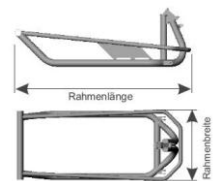

Gear accessories for chain shift

Competition gear ratio

- 9115200010 **€ 193.90**

Sprocket 52/42/30
 - 5-arm chain wheel holder
 - chain wheels Shimano Ultegra
 incl. custom aluminium chain guard

Chassis

Chassis geometry

- 9115810001
Seat width 38 cm length
122 cm
- 9115810002
Seat width 42 cm length
122 cm

Dimensions

Pedal bearing shaft

- Grip width 40 cm
9115500100-040
- Grip width 45 cm
9115500100-045
- Grip width 50 cm
9115500100-050

Adjustable bottom bracket support

911550001

Adjustable angle via clamped hinge on the fork bridge and in their length.

For the pre-setting, please specify the bottom bracket support size that comes as close to your desired position.