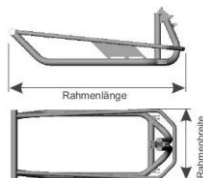

Chassis

Chassis geometry

- ☐ Length 104 cm
  Seat width approx. 39 cm
  9100100000-001
- ☐ Length 116 cm
  Seat width approx. 39 cm
  9100100000-002
- ☐ Length 116 cm   **€ 161.20**
  Seat width approx. 43 cm
  9100100000-003
- ☐ Heavy Duty version   **€ 335.50**
  up to 120 kg body weight
  9100800013
  Recommended for off-road use