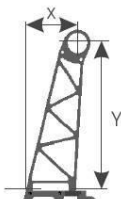

Dimensions

Pedal bearing shaft

- Grip width 40 cm
9100500100-040
- Grip width 45 cm
9100500100-045
- Grip width 50 cm
9100500100-050

Foot stopper for leg rest

- 9100100012 **€ 71.90**

Fixed bottom bracket support

- XS (X/Y 113/130)
9100501100-004
- S (X/Y 67/153)
9100501100-003
- M (X/Y 90/250)
9100501100-001

Thigh anchorage

- 9100100013 **€ 127.90**

Adjustable bottom bracket support

- 9100500001 **€ 182.90**

Adjustable angle via clamped hinge on the fork bridge and in their length.