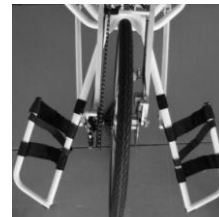

Leg rest

Leg rest separated

- 9100100008
Adaptation on the fork for short legs
Only possible up to body size 165 cm!

Leg rest wrapping

- 9100100009
Adaptation on the fork

Leg rest adapted to the chassis

- 9100100010 **€ 400.40**
Legs not influenced by the steering motion, increases the vehicle width!
Not in combination with the leg shield.