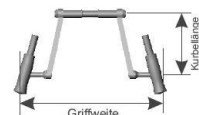

Pedal crank

☐ Length 135 mm

9100600100-135

☐ Length 155 mm

9100600100-155

☐ Length 175 mm

9100600100-175