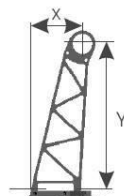

Grip width 40 cm

9100500100-040

Grip width 45 cm

9100500100-045

Fixed bottom bracket support

XS (X/Y 113/130)

9100501100-004

S (X/Y 67/153)

9100501100-003

Adjustable bottom bracket support

9100500001 € 182.90

Adjustable angle via clamped hinge on the fork bridge and in their length.

For the pre-setting, please specify the bottom bracket support size that comes as close to your desired position.