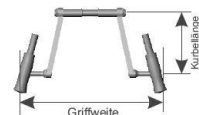

Dimensions

Pedal bearing shaft

☐ Grip width 40 cm

9100500100-040

☐ Grip width 45 cm

9100500100-045