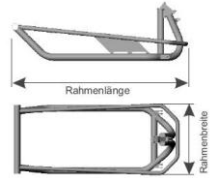

9100300101 € 78.60

Recommended from a body weight of 80 kg

Chassis

Chassis geometry

9113100000-035

Length 102 cm
Seat width approx. 35 cm

Dimensions

Pedal bearing shaft

Grip width 40 cm

9100500100-040

Grip width 45 cm

9100500100-045

Fixed bottom bracket support

XS (X/Y 113/130)

9100501100-004

S (X/Y 67/153)

9100501100-003

Adjustable bottom bracket support

9100500001 € 182.90

Adjustable angle via clamped hinge on the fork bridge and in their length.

For the pre-setting, please specify the bottom bracket support size that comes as close to your desired position.